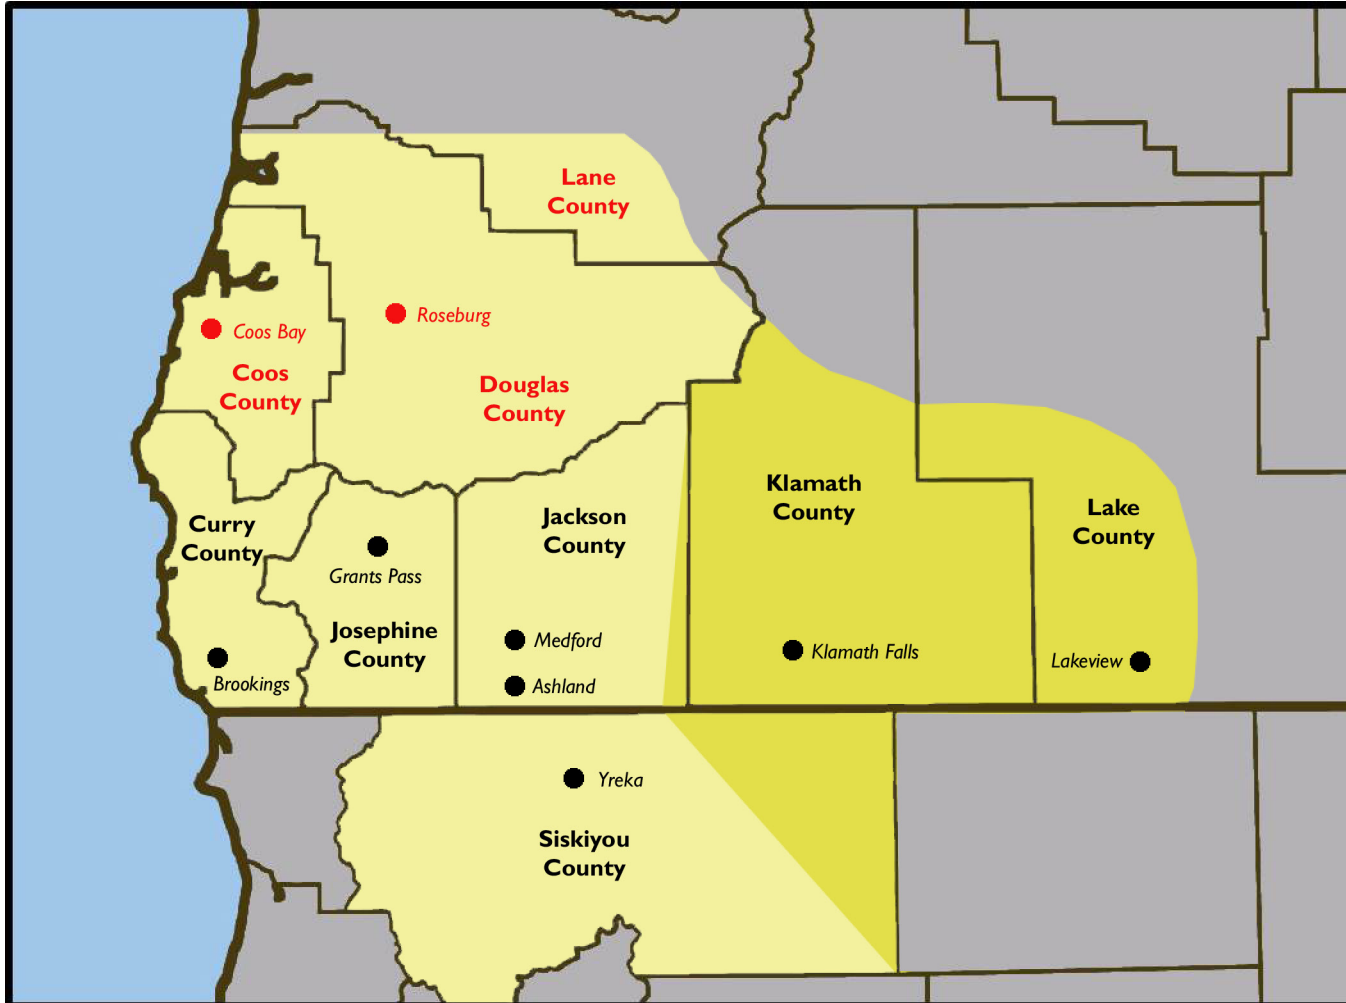

COVERAGE MAP

KOBI-TV/NBC5 – KOTI-TV/NBC2 COMBO

9 Counties
182,878 Households
508,633 People

- Curry – 22,813
- Josephine – 87,393
- Jackson – 219,564
- Klamath – 26,995
- Lake – 2,301
- Siskiyou – 43,724

- Lane** – 15,840
- Coos** - 64,389
- Douglas** – 25,614

Counties titled in red are area's KOTI TV delivers outside the Medford Klamath DMA. This is known as the KOTI TV added value

http://www.oregon-demographics.com/counties_by_population